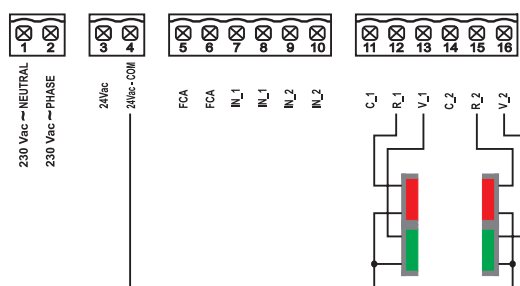

TL100

FOTO AUTOMATIC GATES

CONTROL UNITS.

GIBIDI
CREATIVE AUTOMATIONS

TL100

Engines	Traffic light
Power supply	220-230 VAC
Swing gates	YES
Sliding gates	YES
Overhead or sectional doors	NO
Barriers	YES
Bollards	YES
Rolling shutters	YES
Curtains and shutters	YES
Pedestrian	NO
Force adjustment	NO
Slowdown	NO
Anti-crushing	NO
Safety device input	NO
Photocell input	YES (to trigger a command)
Limit switches-encoder	NO
Type of programming	Analog
Electric-lock	NO
Embedded radio receiver	NO
Protection degree	IP 55