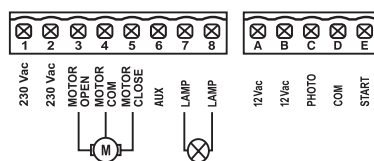

GIBIDI
CREATIVE AUTOMATIONS

G.I.B.I.D.I. S.r.l.
Via Abetone Brennero, 177/B
46025 Poggio Rusco (MN) - ITALY
Tel. +39.0386.52.20.11
Fax +39.0386.52.20.31
info@gibidi.com

www.gibidi.com