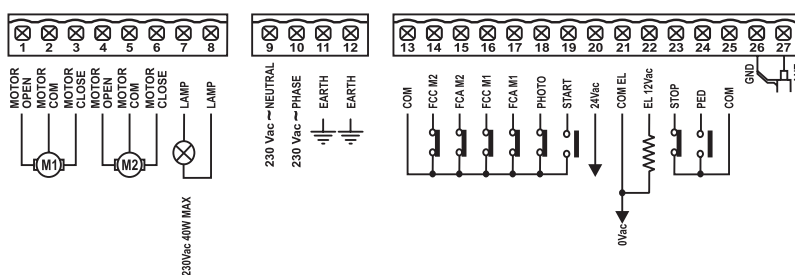

F4

230V *PRODUCT ALSO AVAILABLE
AT 115 VAC

FOTO AUTOMATIC GATES

F4

230V

*PRODUCT ALSO AVAILABLE AT 115 VAC

Engines	1 or 2 on 230 Vac (max. 700W)
Power supply	220-230 Vac
Swing gates	TOP - FLOOR - ART - GROUND
Sliding gates	MINNOW - PASS
Overhead or sectional doors	AUTOBOX
Barriers	YES
Bollards	YES
Rolling shutters	MPS
Curtains and shutters	RUNNER
Pedestrian	YES
Force adjustment	YES
Slowdown	YES
Anti-crushing	NO
Safety device input	YES
Photocell input	YES
Limit switches-encoder	Limit switches (4)
Type of programming	Analog - time learning
Electric-lock	YES
Embedded radio receiver	NO
Protection degree	IP 55