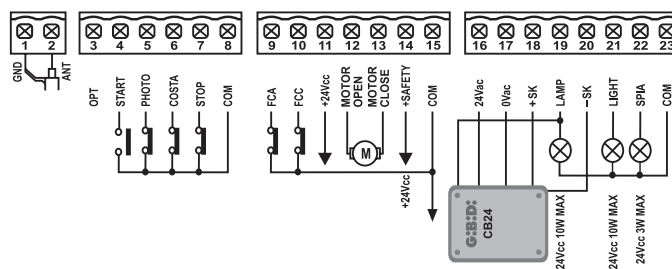

BSC24

24V *PRODUCT ALSO AVAILABLE AT 115 VAC

Engines	1 on 24 Vdc (max. 100W) 2 engines in parallel only
Power supply	220-230 VAC
Swing gates	NO
Sliding gates	NO
Overhead or sectional doors	AUTOBOX
Barriers	NO
Bollards	NO
Rolling shutters	NO
Curtains and shutters	NO
Pedestrian	NO
Force adjustment	YES
Slowdown	YES
Anti-crushing	YES
Safety device input	YES
Photocell input	YES
Limit switches-encoder	Limit switches (2)
Type of programming	Analog
Electric-lock	NO
Embedded radio receiver	NO
Protection degree	IP 55

EN 12453 FRIENDLY