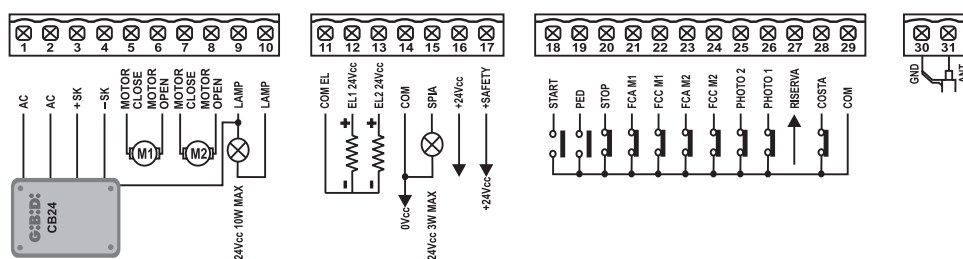

BA24

24V *PRODUCT ALSO AVAILABLE
AT 115 VAC

FOTO AUTOMATIC GATES

CONTROL UNITS.

GIBIDI
CREATIVE AUTOMATIONS

BA24

24V *PRODUCT ALSO AVAILABLE AT 115 VAC

Engines	1 or 2 on 24 Vdc (max. 150W)
Power supply	220-230 Vac
Swing gates	FLOOR - GROUND
Sliding gates	YES
Overhead or sectional doors	AUTOBOX
Barriers	YES
Bollards	YES
Rolling shutters	NO
Curtains and shutters	NO
Pedestrian	YES
Force adjustment	YES
Slowdown	YES
Anti-crushing	NO
Safety device input	YES
Photocell input	YES
Limit switches-encoder	Limit switches (4)
Type of programming	Digital
Electric-lock	YES
Embedded radio receiver	NO
Protection degree	IP 55