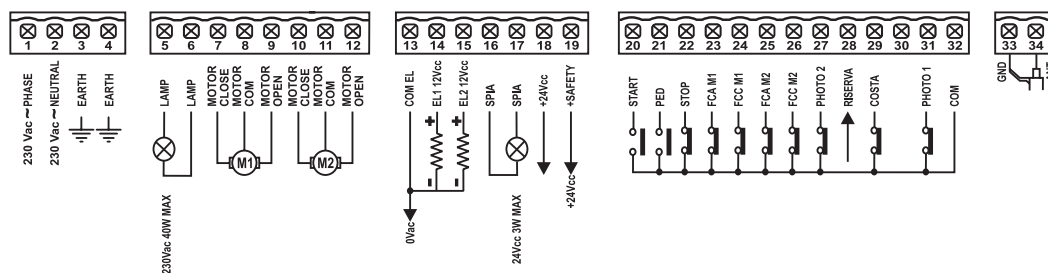

CONTROL UNITS.

GIBIDI
CREATIVE AUTOMATIONS

BA230

230V *PRODUCT ALSO AVAILABLE AT 115 VAC

Engines	1 or 2 on 230 Vac (max. 700W)
Power supply	220-230 Vac
Swing gates	TOP - FLOOR - ART - GROUND
Sliding gates	MINNOW - PASS
Overhead or sectional doors	AUTOBOX
Barriers	YES
Bollards	YES
Rolling shutters	MPS
Curtains and shutters	RUNNER
Pedestrian	YES
Force adjustment	YES
Slowdown	YES
Anti-crushing	NO
Safety device input	YES
Photocell input	YES
Limit switches-encoder	Limit switches (4)
Type of programming	Digital
Electric-lock	YES
Embedded radio receiver	NO
Protection degree	IP 55

EN 12453 FRIENDLY

GIBIDI
CREATIVE AUTOMATIONS

GIBIDI S.r.l.
Via Abetone Brennero, 177/B
46025 Poggio Rusco (MN) - ITALY
Tel. +39.0386.52.20.11
Fax +39.0386.52.20.31
info@gibidi.com
www.gibidi.com